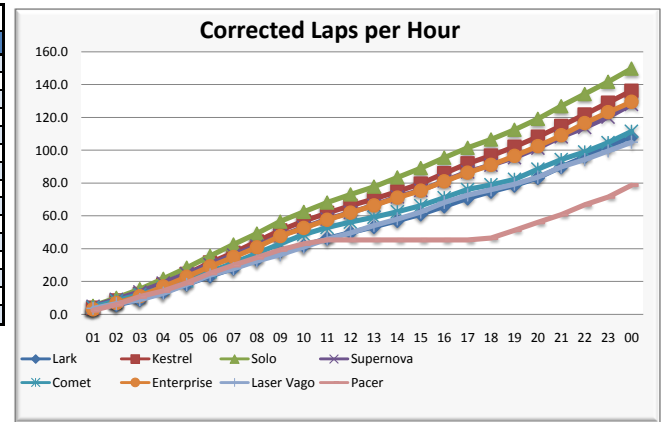

Corrected Laps by Hr

Team	Team Name	Boat	PY	01	02	03	04	05	06	07	08	09	10	11	12	13	14	15	16	17	18	19	20	21	22	23	00
1	Heres Jonny!	Lark	1073	3.6	5.8	8.9	13.5	18.2	23.2	28.0	33.3	38.4	41.8	46.4	49.8	53.3	57.0	61.0	65.9	70.8	74.8	78.5	83.1	89.8	96.0	102.4	108.1
2	Honey I shrunk the	Kestrel	1038	4.1	8.5	12.4	18.1	24.7	31.6	37.6	44.4	51.2	56.9	61.9	66.2	70.4	74.9	79.7	86.1	92.1	96.8	102.2	108.3	114.9	121.8	129.0	136.3
3	Paxton Lakes	Solo	1155	5.2	10.1	15.4	21.8	28.5	35.7	42.6	49.3	56.6	62.5	68.2	73.1	77.9	83.5	89.1	95.5	101.5	106.6	112.5	119.2	126.9	134.3	141.8	149.8
4	WellyNova	Supernova	1063	4.9	9.1	13.7	19.1	24.8	30.4	36.2	41.7	48.0	53.0	58.1	62.2	66.4	71.7	75.6	81.4	86.9	91.0	95.5	101.3	108.2	113.9	120.3	128.0
6	Wellies-Comet	Comet	1173	4.3	8.3	12.2	16.2	20.5	25.9	31.2	37.2	43.0	48.7	52.9	56.2	59.2	62.6	66.2	71.2	76.2	79.0	82.3	88.6	94.4	99.0	104.7	111.6
5	SESCA	Enterprise	1116	3.1	7.0	11.1	17.0	23.0	29.3	35.0	40.9	47.7	52.7	57.7	62.0	66.5	71.2	75.4	81.1	86.4	91.2	96.7	102.5	109.2	116.6	123.3	129.6
7	Wot No Boat	Laser Vago	1085	3.7	6.6	9.1	12.9	18.3	24.0	28.0	32.6	36.4	41.1	45.9	49.7	54.3	58.2	62.4	68.3	72.8	76.0	79.4	83.7	89.8	94.3	99.7	104.9
8	Kids Too	Pacer	1193	2.4	6.0	10.7	14.3	19.1	25.1	29.9	34.6	39.4	43.0	45.3	45.3	45.3	45.3	45.3	45.3	45.3	46.6	51.3	56.1	60.9	66.9	71.7	78.8