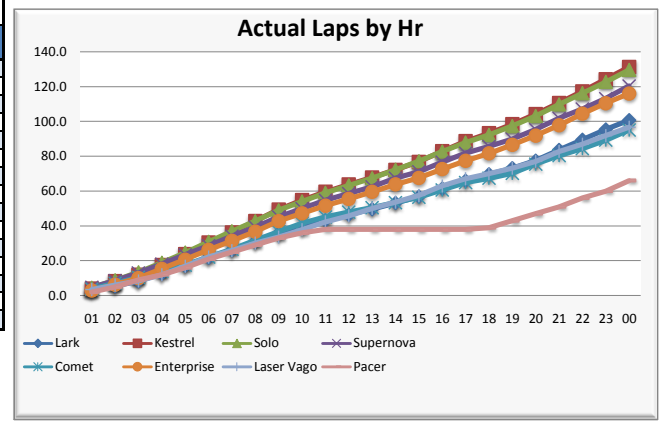

**Actual Laps by Hr**

Team no	Team Name	Boat	PY	01	02	03	04	05	06	07	08	09	10	11	12	13	14	15	16	17	18	19	20	21	22	23	00
1	Heres Jonny!	Lark	1073	3.4	5.4	8.3	12.6	17.0	21.7	26.1	31.1	35.7	39.0	43.2	46.4	49.6	53.1	56.8	61.4	65.9	69.7	73.2	77.5	83.7	89.5	95.4	100.8
2	Honey I shrunk the	Kestrel	1038	4.0	8.2	12.0	17.5	23.8	30.5	36.2	42.8	49.3	54.8	59.6	63.8	67.8	72.2	76.8	82.9	88.7	93.3	98.4	104.3	110.7	117.3	124.3	131.3
3	Paxton Lakes	Solo	1155	4.5	8.8	13.3	18.9	24.7	30.9	36.9	42.7	49.0	54.1	59.0	63.3	67.4	72.3	77.2	82.7	87.9	92.3	97.4	103.2	109.9	116.3	122.7	129.7
4	WellyNova	Supernova	1063	4.6	8.6	12.9	18.0	23.3	28.6	34.0	39.2	45.1	49.9	54.7	58.5	62.4	67.4	71.1	76.6	81.8	85.6	89.8	95.3	101.8	107.2	113.1	120.4
6	Wellies-Comet	Comet	1173	3.7	7.1	10.4	13.8	17.4	22.1	26.6	31.7	36.6	41.5	47.9	50.4	53.4	56.5	60.7	64.9	67.4	70.2	75.5	80.5	84.4	89.3	95.1	
5	SESCA	Enterprise	1116	2.8	6.3	10.0	15.2	20.6	26.2	31.4	36.7	42.8	47.2	51.7	55.6	59.6	63.8	67.6	72.7	77.4	81.7	86.6	91.9	97.8	104.5	110.5	116.1
7	Wot No Boat	Laser Vago	1085	3.4	6.1	8.4	11.9	16.9	22.1	25.8	30.1	33.6	37.9	42.3	45.8	50.1	53.7	57.5	63.0	67.1	70.1	73.2	77.1	82.8	86.9	91.9	96.7
8	Kids Too	Pacer	1193	2.0	5.0	9.0	12.0	16.0	21.0	25.0	29.0	33.0	36.0	38.0	38.0	38.0	38.0	38.0	38.0	38.0	39.0	43.0	47.1	51.1	56.1	60.1	66.1